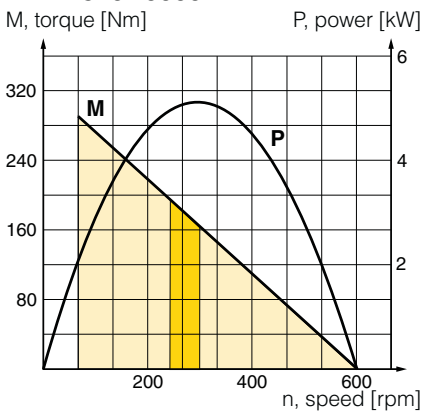

P1V-B510A0060