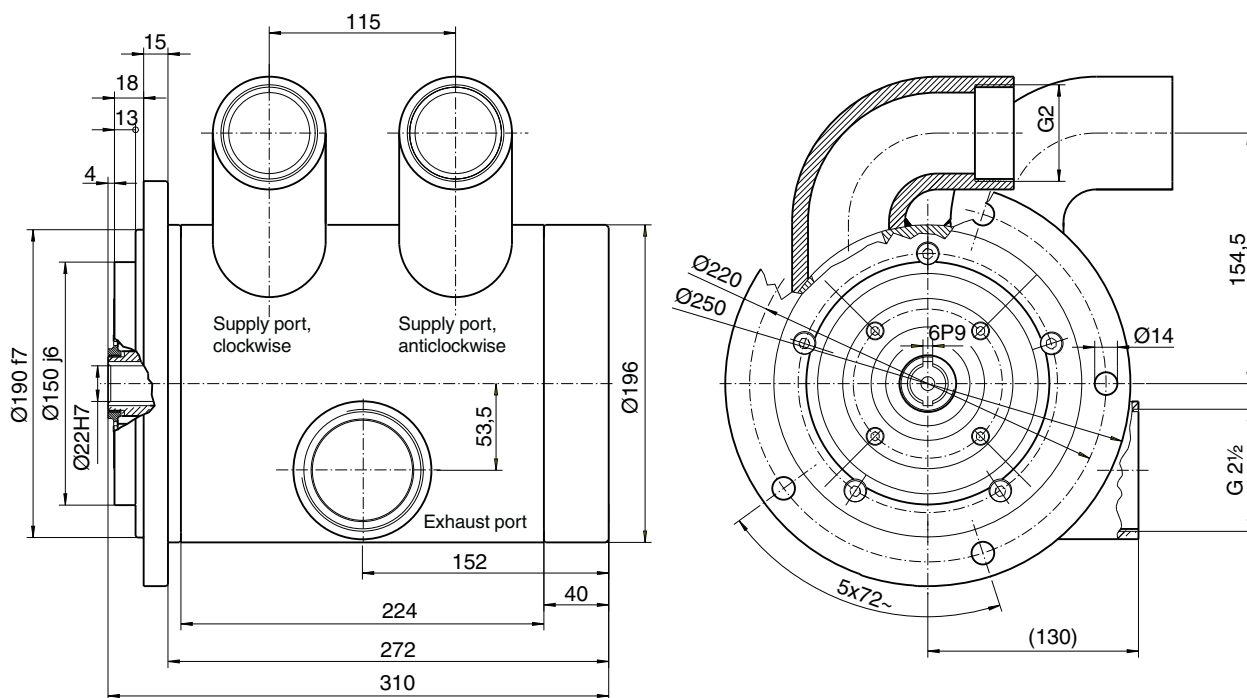

P1V-BJ00C0600