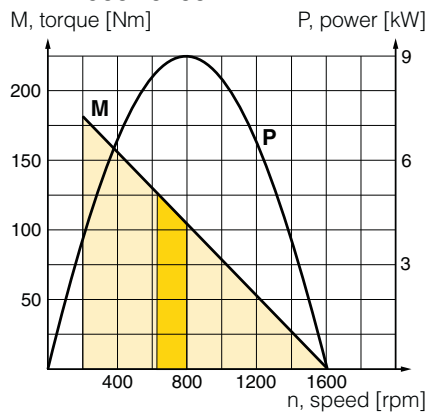

Material specification

Motor housing Painted steel
 Output shaft Hardened steel

Table and diagram data

All values are typical values, with a tolerance of +/- 10%

P1V-B510A0060

P1V-B900B0160

P1V-B900B0080

P1V-BJ00C0600

Possible working range of motor.

Optimum working range of motor.

Higher speeds = more vane wear
 Lower speeds with high torque = more gearbox wear

P1V-B510A0060

P1V-B900B0160 P1V-B900B0080

P1V-BJ00C0600

Parker Worldwide