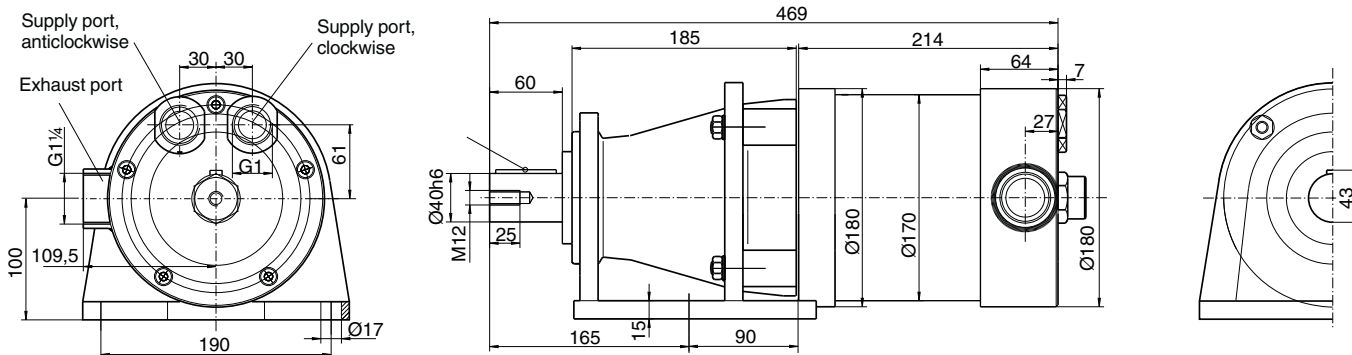

P1V-B510A0060