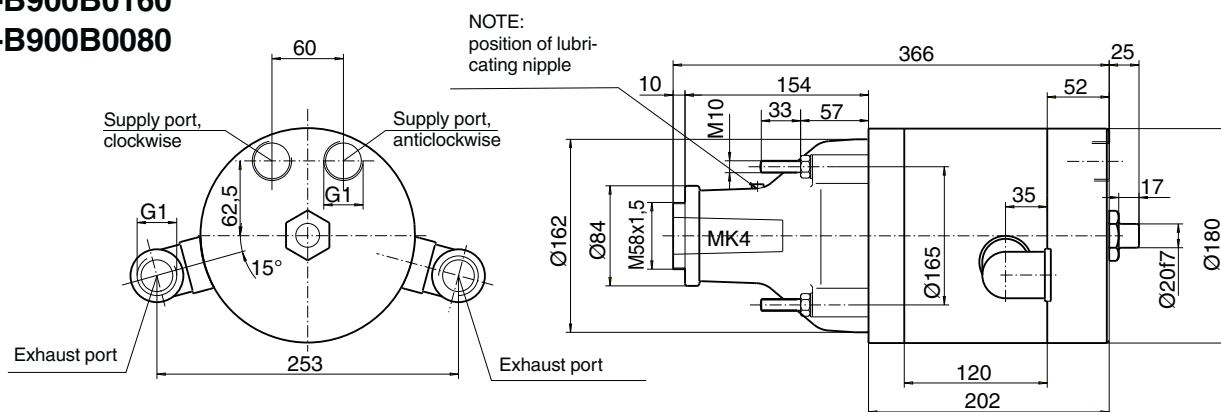

P1V-B900B0160 P1V-B900B0080