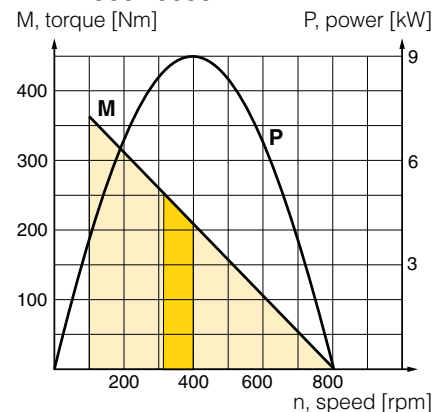

Material specification

Motor housing Painted steel
 Output shaft Hardened steel

Table and diagram data

All values are typical values, with a tolerance of +/- 10%

P1V-B510A0060

P1V-B900B0160

P1V-B900B0080

P1V-BJ00C0600

Possible working range of motor.

Optimum working range of motor.

Higher speeds = more vane wear
 Lower speeds with high torque = more gearbox wear

P1V-B510A0060

P1V-B900B0160 P1V-B900B0080

P1V-BJ00C0600

Parker Worldwide