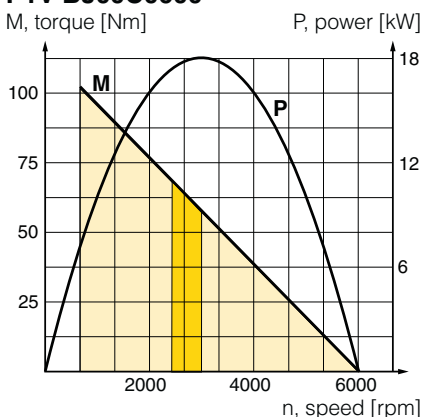

Material specification

Motor housing Painted steel
 Output shaft Hardened steel

Table and diagram data

All values are typical values, with a tolerance of +/- 10%

P1V-B510A0060

P1V-B900B0160

P1V-B900B0080

P1V-BJ00C0600

Possible working range of motor.

Optimum working range of motor.

Higher speeds = more vane wear
 Lower speeds with high torque = more gearbox wear

P1V-B510A0060

P1V-B900B0160 P1V-B900B0080

P1V-BJ00C0600

Parker Worldwide